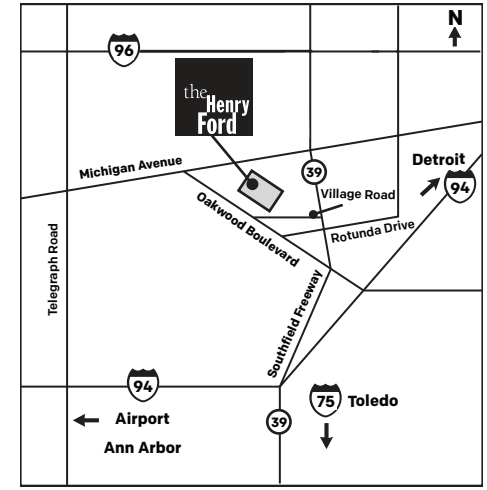

Directions to Sales Department

Event Sales Department

Hours:
 Monday-Friday, 9 a.m.-5 p.m.
 Saturday and evenings by appointment only

313.982.6220

Parking and Sales Office Directions:
 Please park and enter at Welcome Center and proceed just past lobby. To the right will be the Event Sales Office (opposite the museum store).