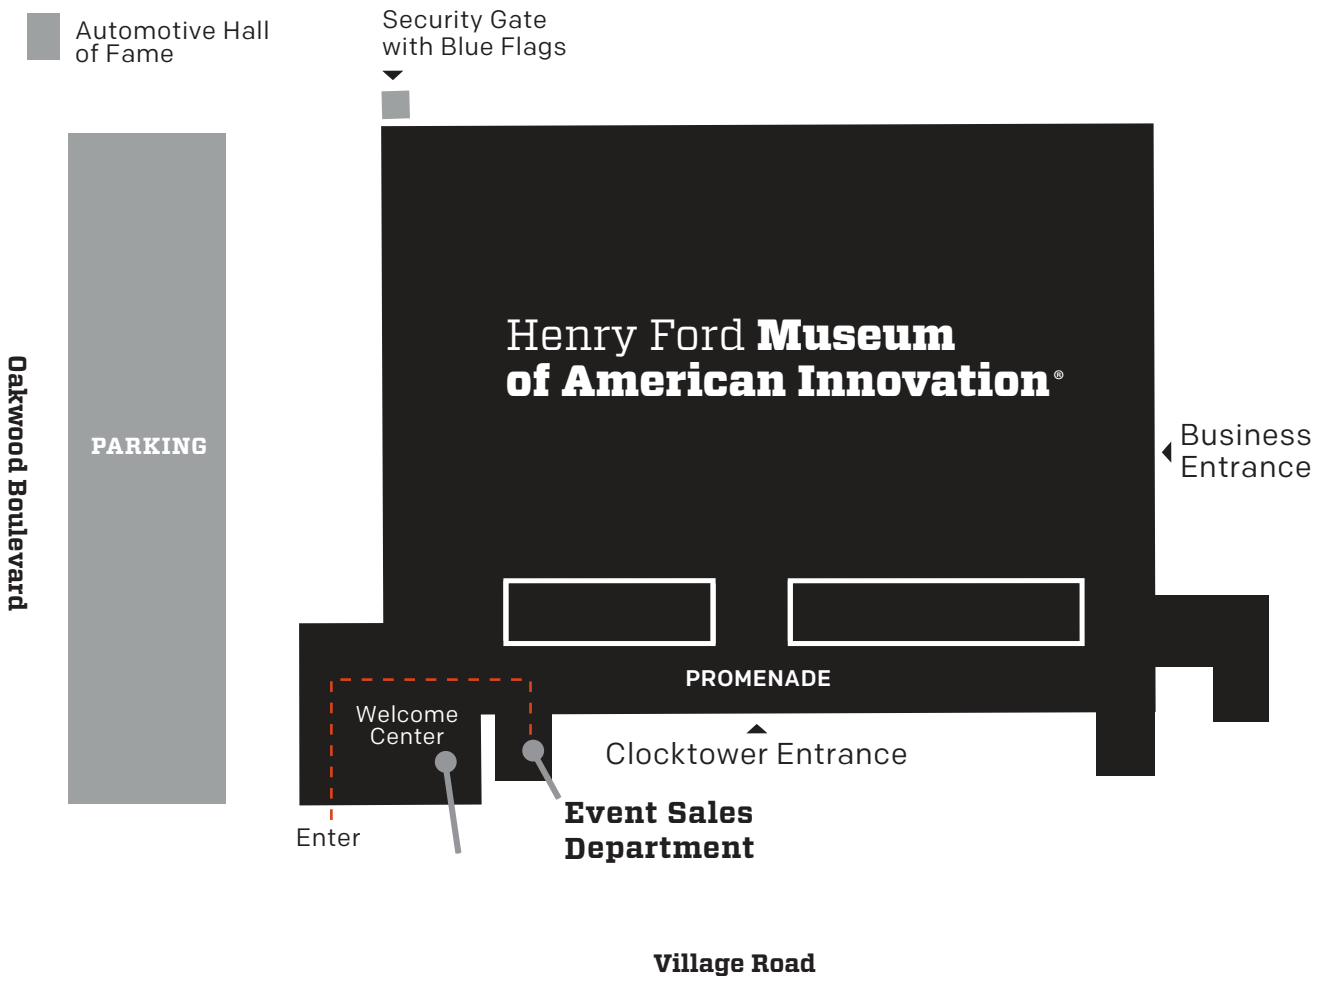

Directions to Sales Department

Event Sales Department

Hours:
 Monday-Friday, 9 a.m.-5 p.m.
 Saturday and evenings by appointment only

313.982.6220

Parking and Sales Office Directions:
 Please park and enter at Welcome Center and proceed just past lobby. To the right will be the Event Sales Office (opposite the museum store).